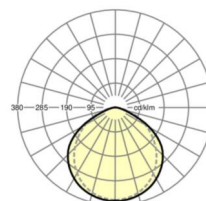

CHARACTERISTICS

Order number	18210306650
EAN number	4020863304790
Commodity code	94051190
Certification mark	IP 20, Protection class I, F, HACCP DIN10500/Food/IFS-application-related suitability/BRC, Indoor, CE
Impact resistance (IK rating)	IK03 (10°C bis 45°C)
Ambient temperatur	ta 10°C to 45°C
Special properties	Ready for IoT
Warranty period	5 years
State funding programs	BEG - Federal funding for efficient buildings (valid only for Germany)

ELECTRICAL ENGINEERING

Controller	Electronic driver DALI2 (1 pcs.)
System output	27W
Mains voltage	230V/50Hz
Circuit breakers (inrush current)	13 pieces/B10, 21 pieces/B16, 21 pieces/C10, 35 pieces/C16
Energy efficiency class/light source	B

LIGHTING TECHNOLOGY

Placement	LED, Colour rendering/Light colour CRI ≥ 80 / 4000K
Colour tolerance (MacAdam)	3SDCM
Photobiological safety (Luminaire)	RG1
Nominal luminous flux	4712lm
LED service life	50000h L80/B10 (Tq 45°C)
Luminaire luminous efficiency	173lm/W
Beam angle	115° (C0) / 105° (C90)
UGR lat./long.	25.2 / 26.4

MECHANICS

Housing colour	traffic white RAL 9016
Dimensions (LxWxH/DxH)	1531mm x 55mm x 43mm
Weight (net)	2.5kg
Type of installation	Mounting rail system installation

Dimensions

L	1531 mm	Length
B	55 mm	Width
H	43 mm	Height

DEEP-LINK

<https://www.regiolum.de/en/article/18210306650>

Reference	LED 4500lm 840
ηLB	100 %
Φ ↓/↑	100 % / 0 %
UGR lat./long.	25.2 / 26.4